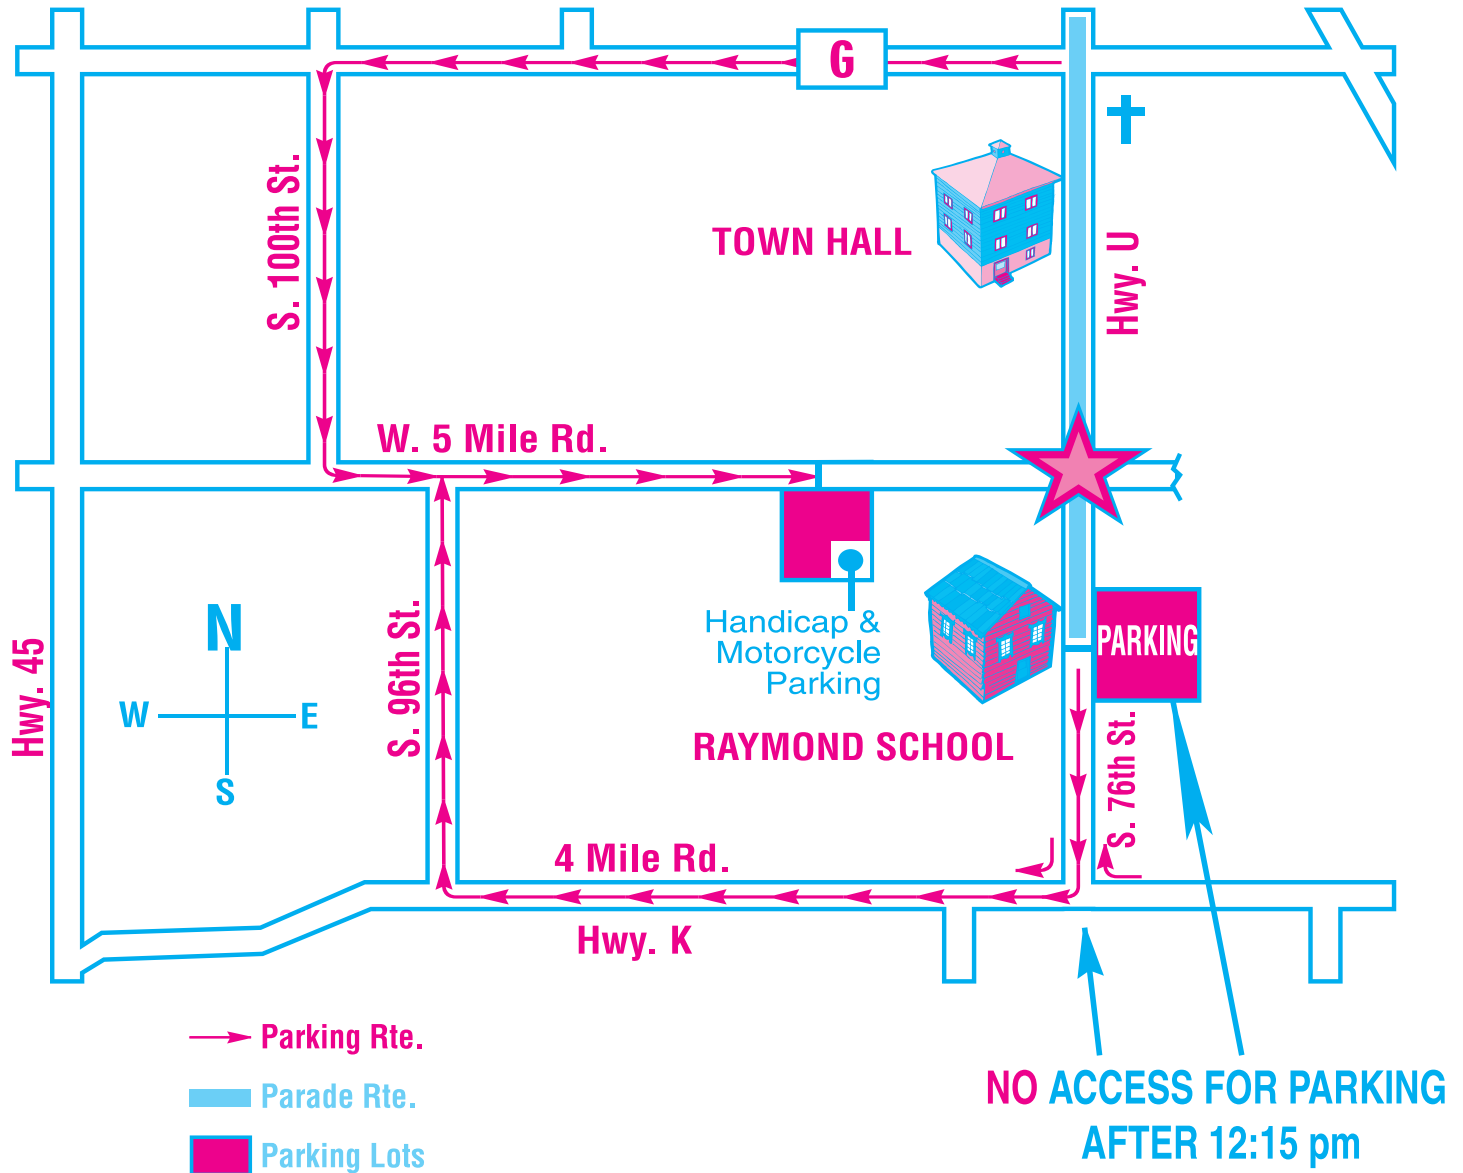

NO THRU TRAFFIC FROM 11:30 am - 3:00 pm

All parade participants must enter and check in at the 76th and Hwy G intersection. Your parade entry will not be allowed access from 76th and Hwy K, so plan ahead.

PARKING:

There will be **NO** parking at the Raymond School before the end of the parade. Parking lot on 5 Mile Rd. **MUST** be accessed from the west **ONLY (FOLLOW SIGNS)**. **NO** access from Waukesha Road or County Hwy G after 11:30 am. Handicap parking is available from the parking lot on the south side of 5 Mile Road (**FOLLOW SIGNS**).

Look for **PARKING LOT** across from Raymond School on east side of 76th Street located 1/2 mile north of Hwy K. Traffic parking in this **LOT MUST** be entered before 12:15 pm. When this parking lot across from school is **FULL**, all other traffic will be rerouted to the 5 Mile Road parking lot. The street closures will reopen after 3pm, **NO EARLIER**.